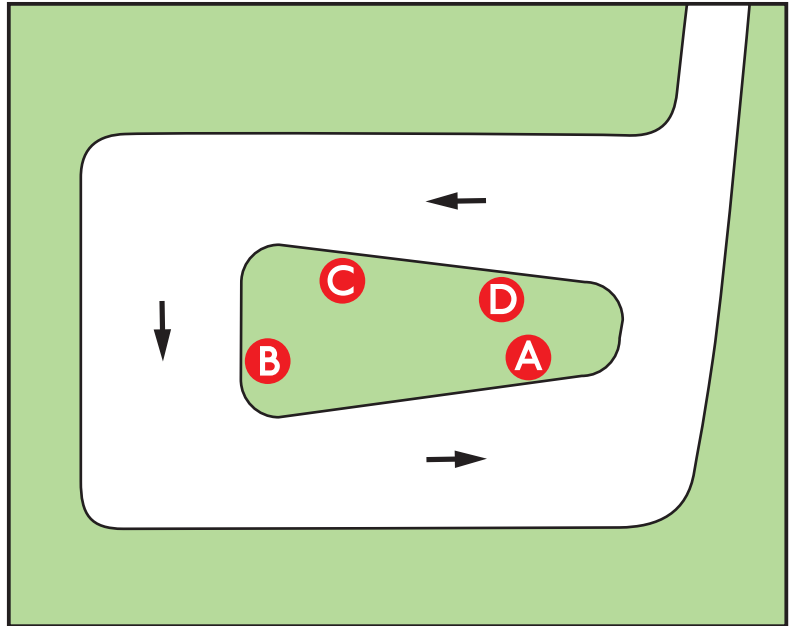

Where to Board Your Bus at GORE CROSS BUS STATION

DESTINATION

- Brazen Bottom
- Chitterne Church
- Copehill Down Road
- Imber
- Imber Clump
- Lavington Vedette
- Market Lavington
- New Zealand Farm Camp
- Sack Hill
- Tilshead
- Warminster Station
- West Lavington

BUS STOP

- B**
- C**
- C**
- A**
- A**
- B**
- B**
- D**
- A**
- C**
- A**
- B**

Where the Buses Go