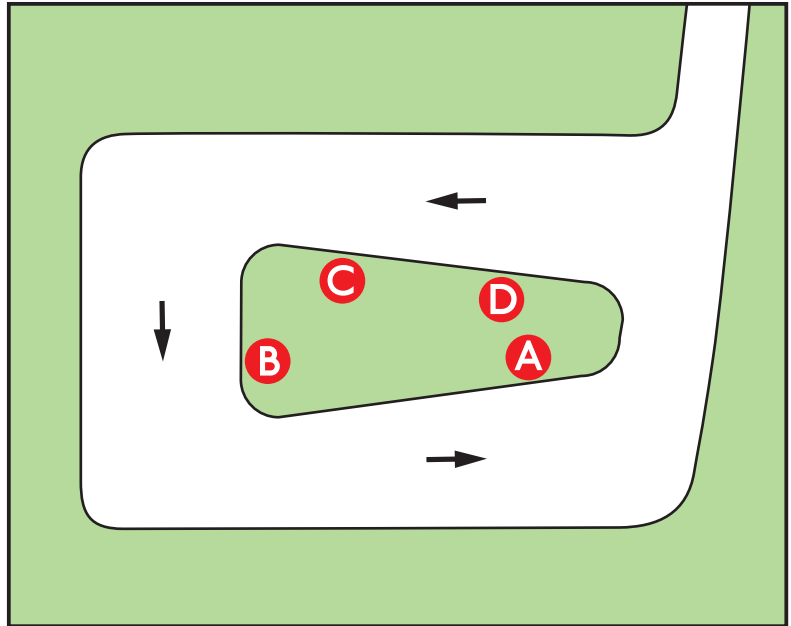

IMBERBUS

Where to Board Your Bus at GORE CROSS BUS STATION

DESTINATION

- Brazen Bottom
- Chitterne Church
- Copehill Down Road
- Imber
- Imber Clump
- Imber Park & Ride
- Lavington Vedette
- Market Lavington Museum
- New Zealand Farm Camp
- Sack Hill
- Tilshead
- Warminster Station
- West Lavington

BUS STOP

- B**
- C**
- C**
- A**
- A**
- A**
- B**
- B**
- D**
- A**
- C**
- A**
- B**

Where the Buses Go